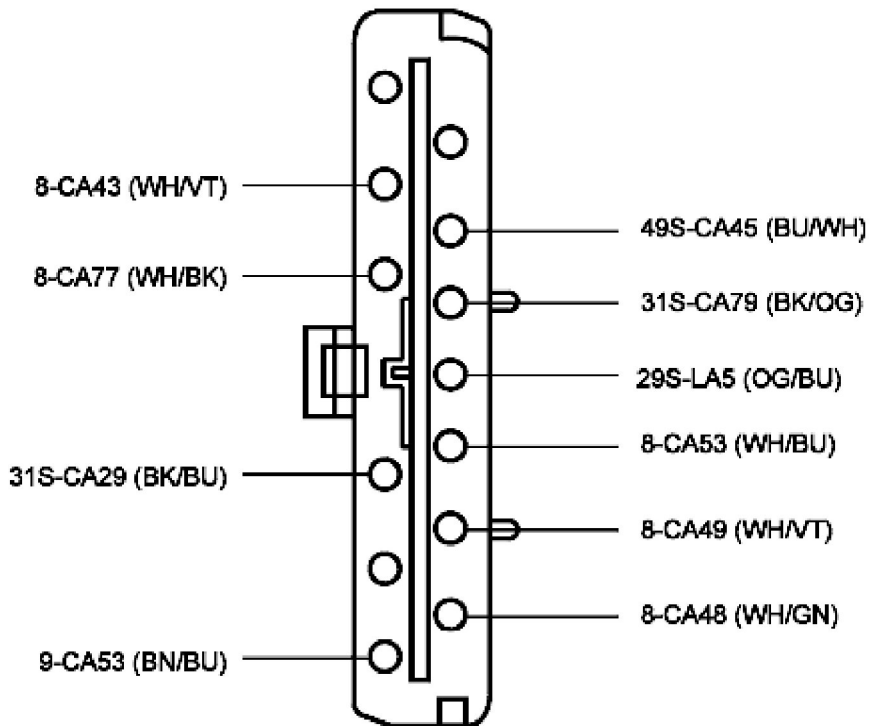

Cougar 1999 (08/1998-01/2001) 2.5L Duratec EFI (170PS) Not Set

Cougar 1999 (08/1998-01/2001) 2.5L Duratec EFI (170PS) Not Set

Cougar 1999 (08/1998-01/2001) 2.5L Duratec EFI (170PS) Not Set

Cougar 1999 (08/1998-01/2001) 2.5L Duratec EFI (170PS) Not Set

Cougar 1999 (08/1998-01/2001) 2.5L Duratec EFI (170PS) Not Set

## C82a

F13002

Cougar 1999 (08/1998-01/2001) 2.5L Duratec EFI (170PS) Not Set