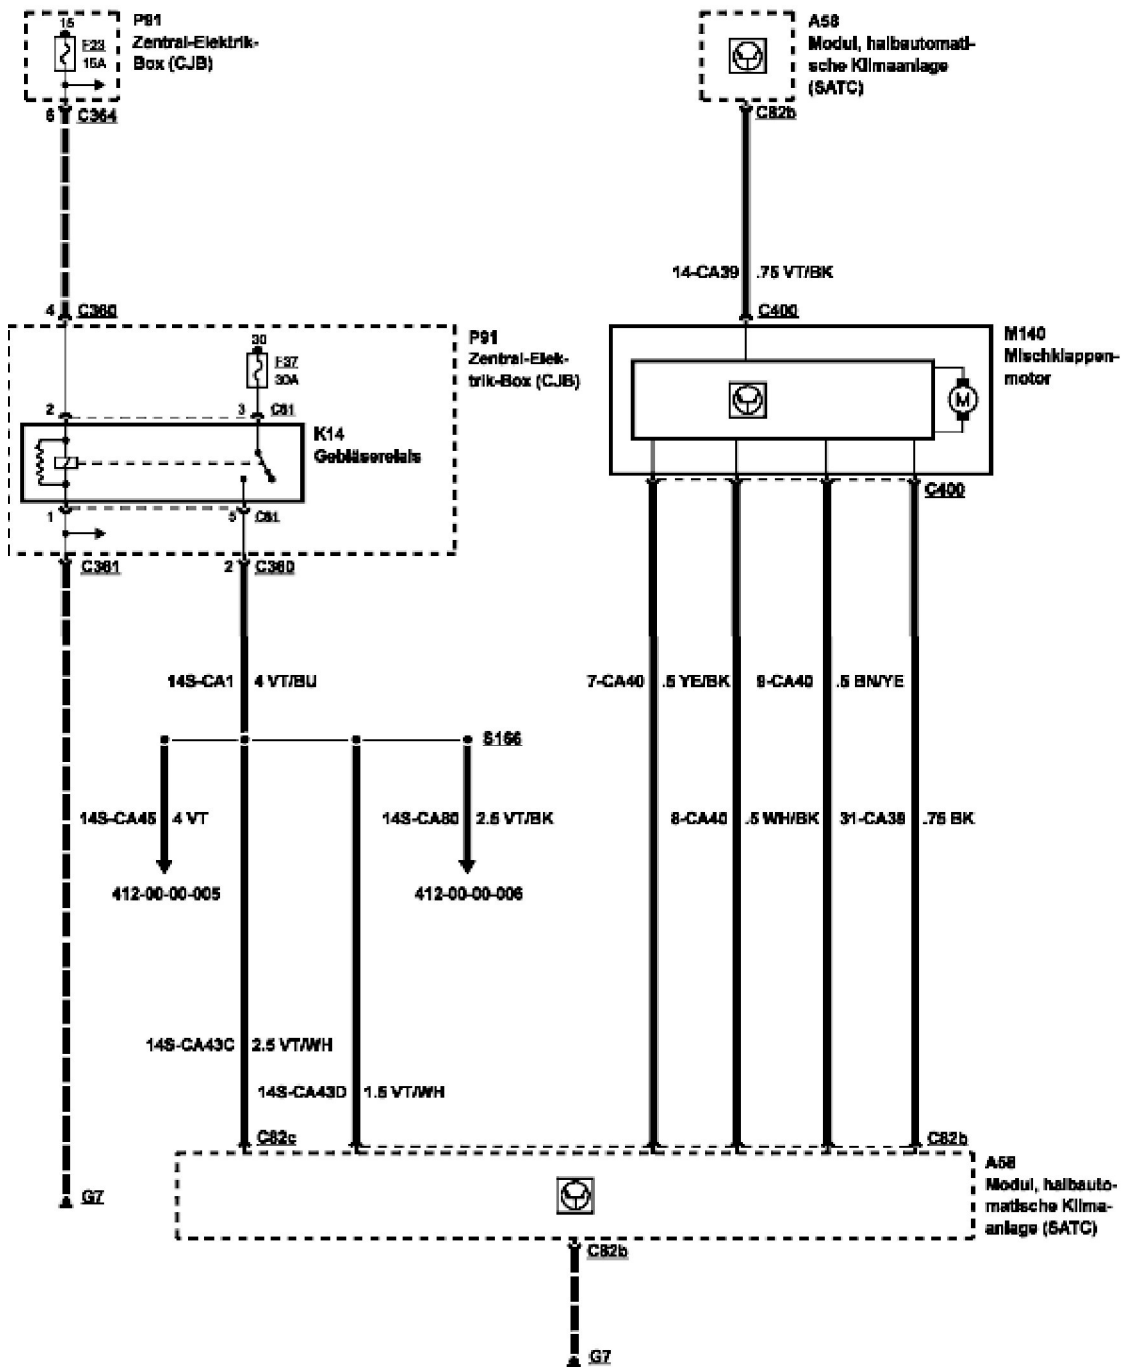

Cougar 1999 (08/1998-01/2001) 2.5L Duratec EFI (170PS) Not Set

Cougar 1999 (08/1998-01/2001) 2.5L Duratec EFI (170PS) Not Set

Cougar 1999 (08/1998-01/2001) 2.5L Duratec EFI (170PS) Not Set

Cougar 1999 (08/1998-01/2001) 2.5L Duratec EFI (170PS) Not Set

Cougar 1999 (08/1998-01/2001) 2.5L Duratec EFI (170PS) Not Set

## C82a

F13002

Cougar 1999 (08/1998-01/2001) 2.5L Duratec EFI (170PS) Not Set

## **C82b**

F13003