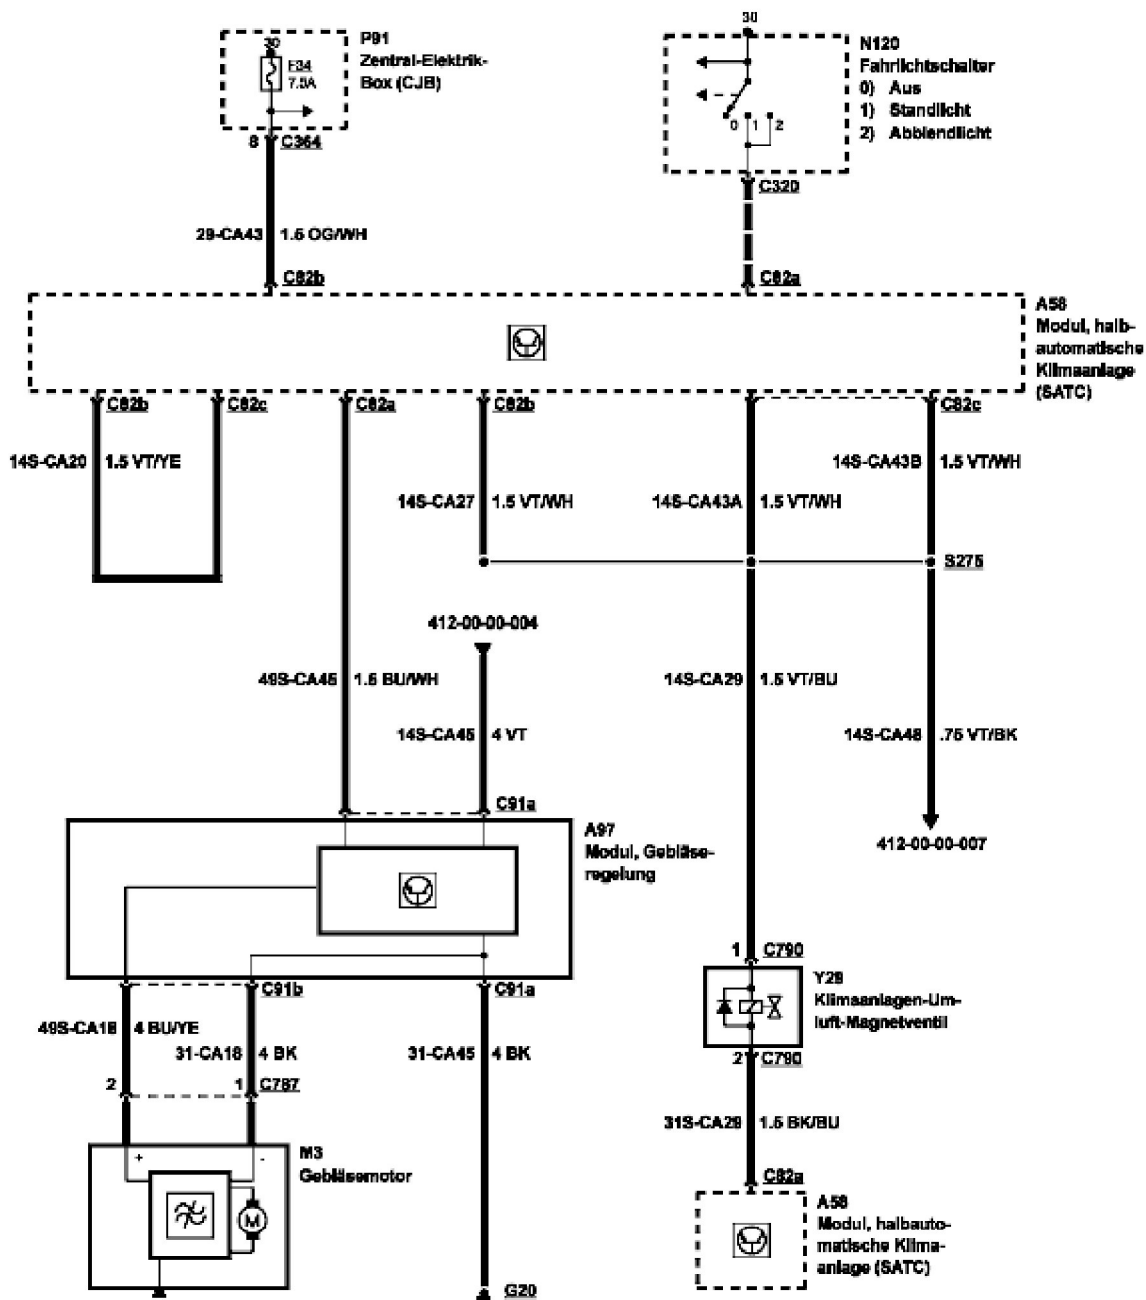

Cougar 1999 (08/1998-01/2001) 2.5L Duratec EFI (170PS) Not Set

Cougar 1999 (08/1998-01/2001) 2.5L Duratec EFI (170PS) Not Set

Cougar 1999 (08/1998-01/2001) 2.5L Duratec EFI (170PS) Not Set

Cougar 1999 (08/1998-01/2001) 2.5L Duratec EFI (170PS) Not Set

Cougar 1999 (08/1998-01/2001) 2.5L Duratec EFI (170PS) Not Set

## C82a

F13002

Cougar 1999 (08/1998-01/2001) 2.5L Duratec EFI (170PS) Not Set

## **C82b**

F13003