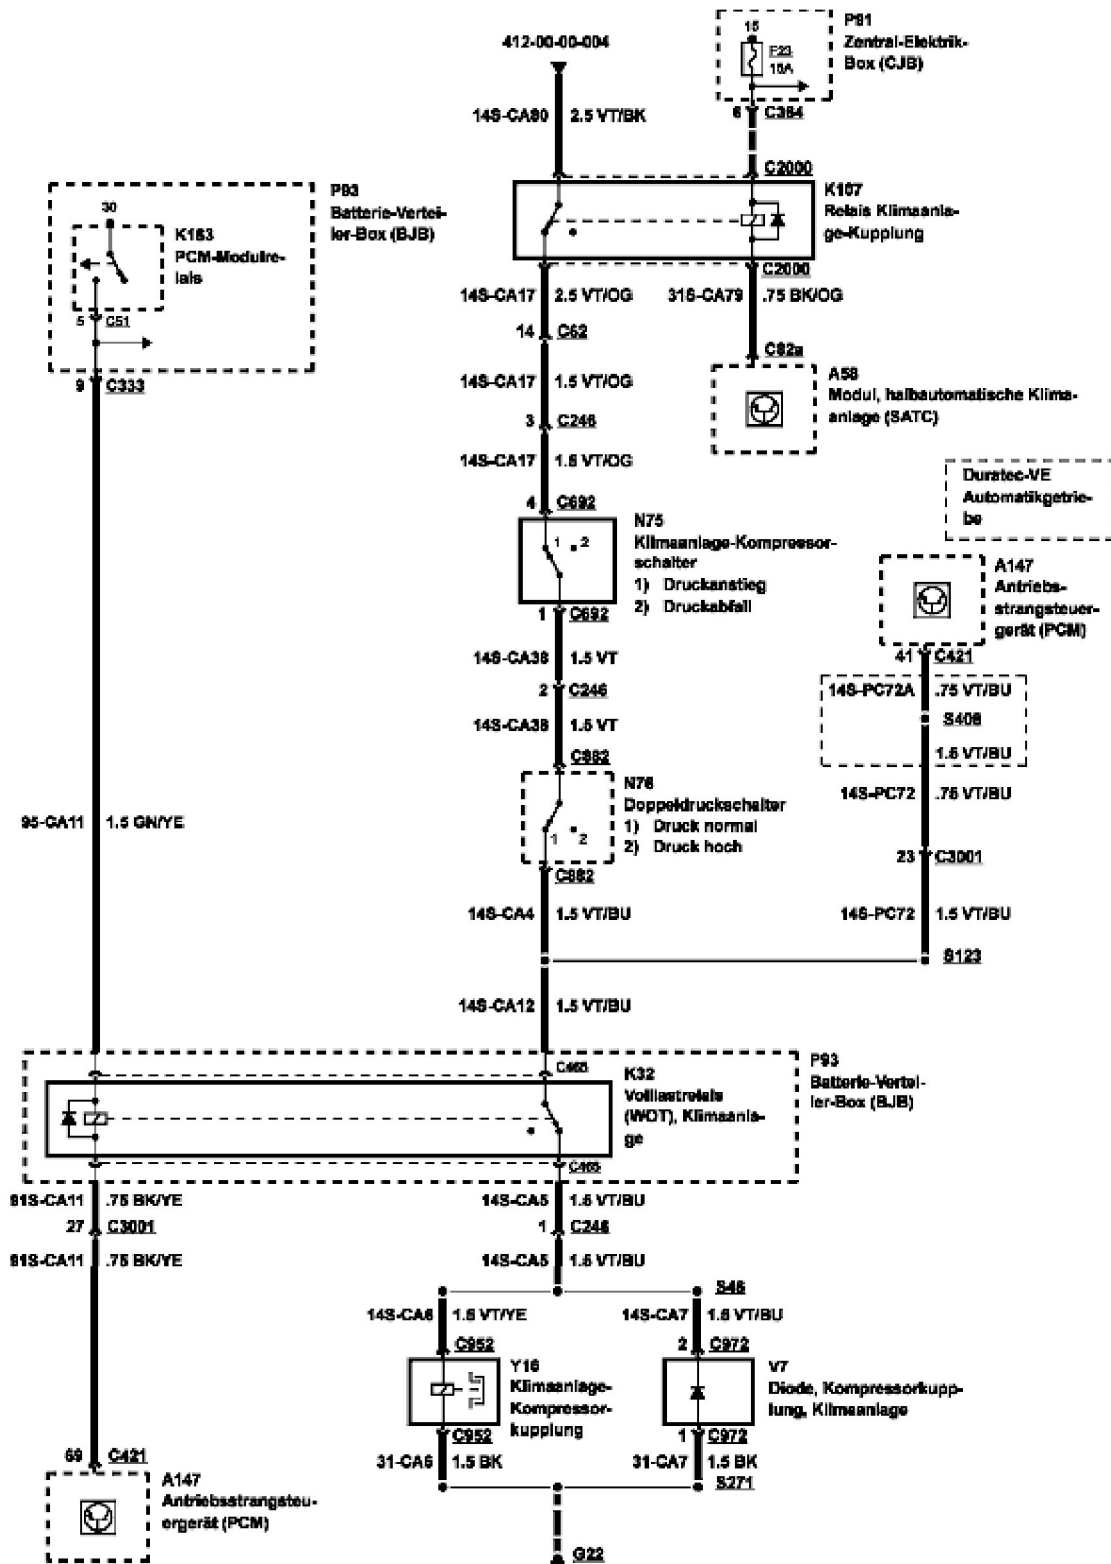

Cougar 1999 (08/1998-01/2001) 2.5L Duratec EFI (170PS) Not Set

Cougar 1999 (08/1998-01/2001) 2.5L Duratec EFI (170PS) Not Set

Cougar 1999 (08/1998-01/2001) 2.5L Duratec EFI (170PS) Not Set

Cougar 1999 (08/1998-01/2001) 2.5L Duratec EFI (170PS) Not Set

Cougar 1999 (08/1998-01/2001) 2.5L Duratec EFI (170PS) Not Set

## C82a

F13002

Cougar 1999 (08/1998-01/2001) 2.5L Duratec EFI (170PS) Not Set

## **C82b**

F13003