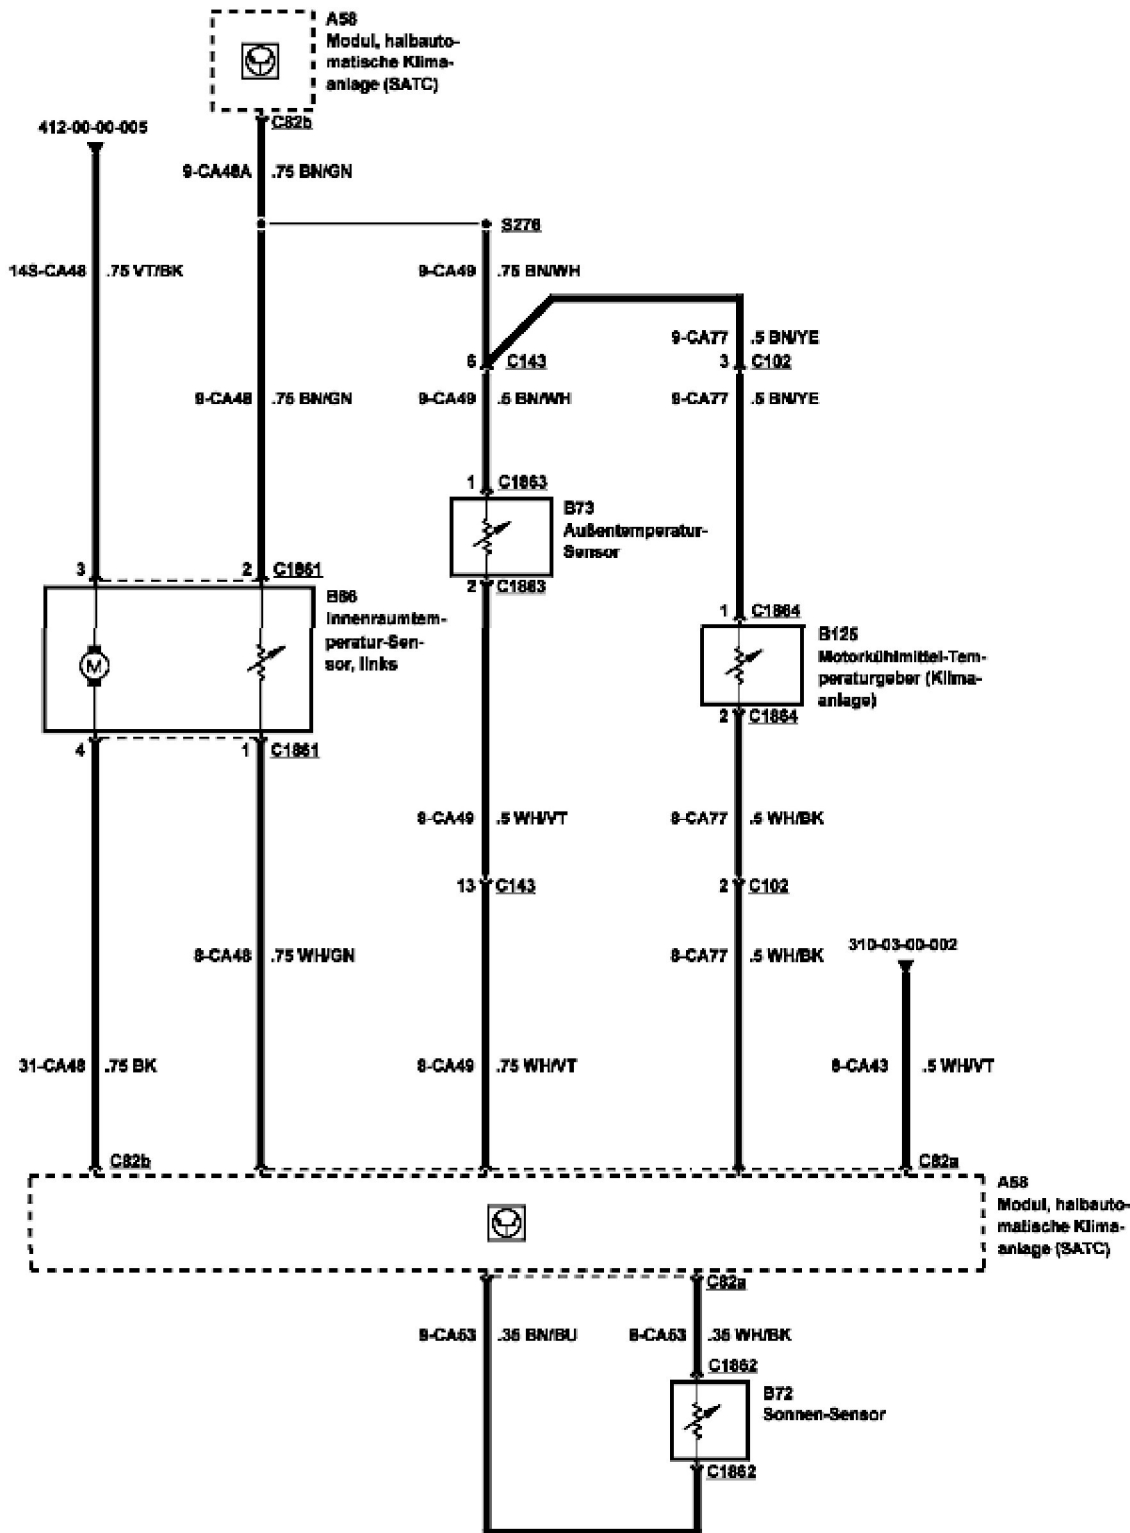

Cougar 1999 (08/1998-01/2001) 2.5L Duratec EFI (170PS) Not Set

Cougar 1999 (08/1998-01/2001) 2.5L Duratec EFI (170PS) Not Set

Cougar 1999 (08/1998-01/2001) 2.5L Duratec EFI (170PS) Not Set

Cougar 1999 (08/1998-01/2001) 2.5L Duratec EFI (170PS) Not Set

Cougar 1999 (08/1998-01/2001) 2.5L Duratec EFI (170PS) Not Set

## C82a

F13002

Cougar 1999 (08/1998-01/2001) 2.5L Duratec EFI (170PS) Not Set

## **C82b**

F13003